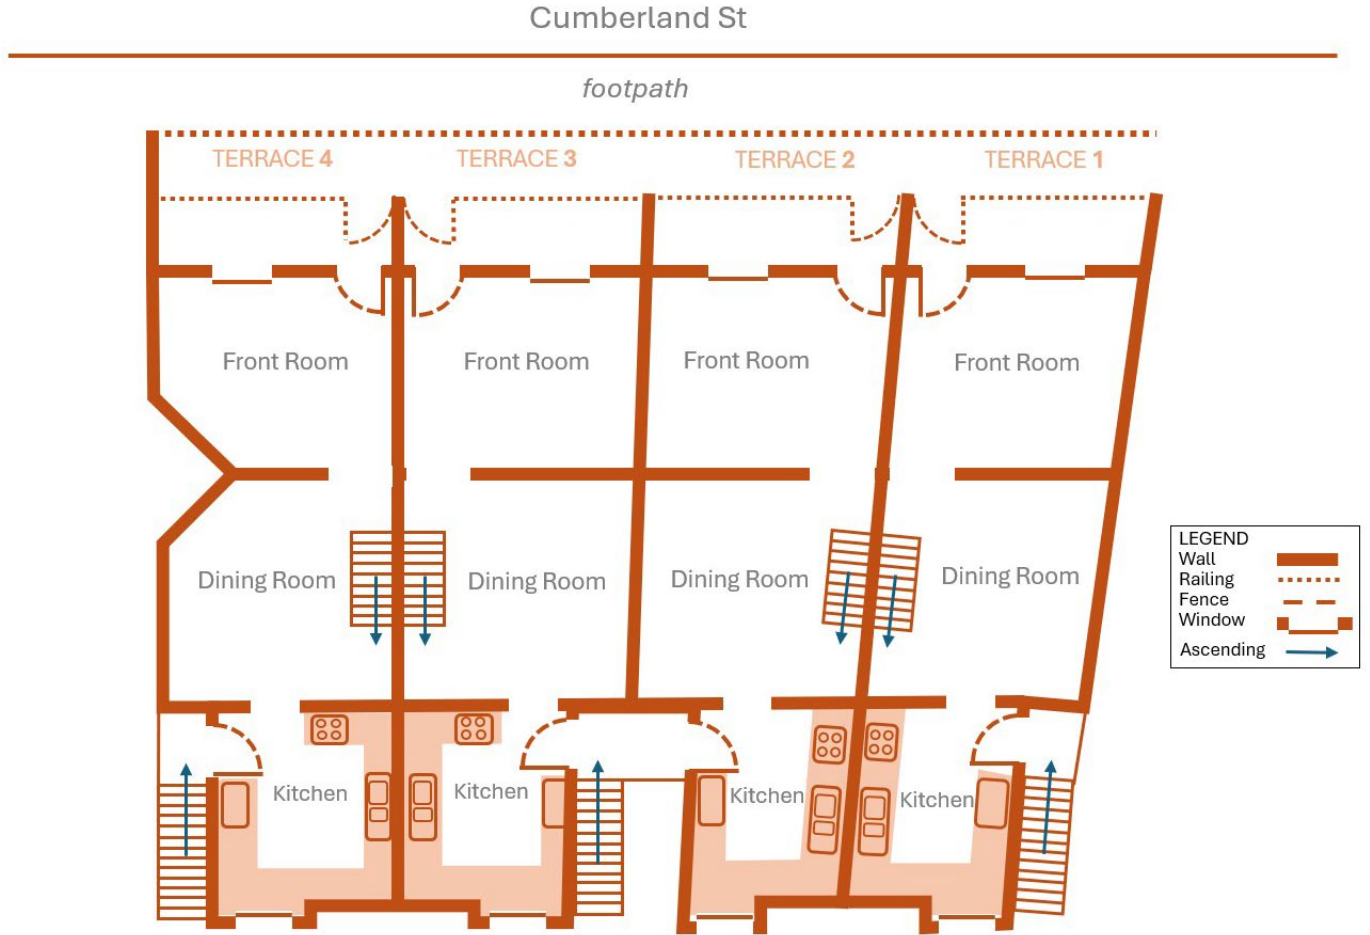

Create NSW

Elevations, Plans, Images

THE ROCKS CREATIVE TERRACES

18/03/2026

1

Elevation and Plans

1. Elevation and Plans

1.1 The Rocks Creative Terraces – Street Elevation

Cumberland St, The Rocks, Sydney NSW

1.2 The Rocks Creative Terraces – Ground Plan

Cumberland St, The Rocks, Sydney NSW

Ground Floor

1.3 The Rocks Creative Terraces – First Floor Plan

Cumberland St, The Rocks, Sydney NSW

First Floor

Cumberland St

1.4 The Rocks Creative Terraces – Rear Plan

Cumberland St, The Rocks, Sydney NSW

Lower Ground Floor

Cumberland St

2

Images